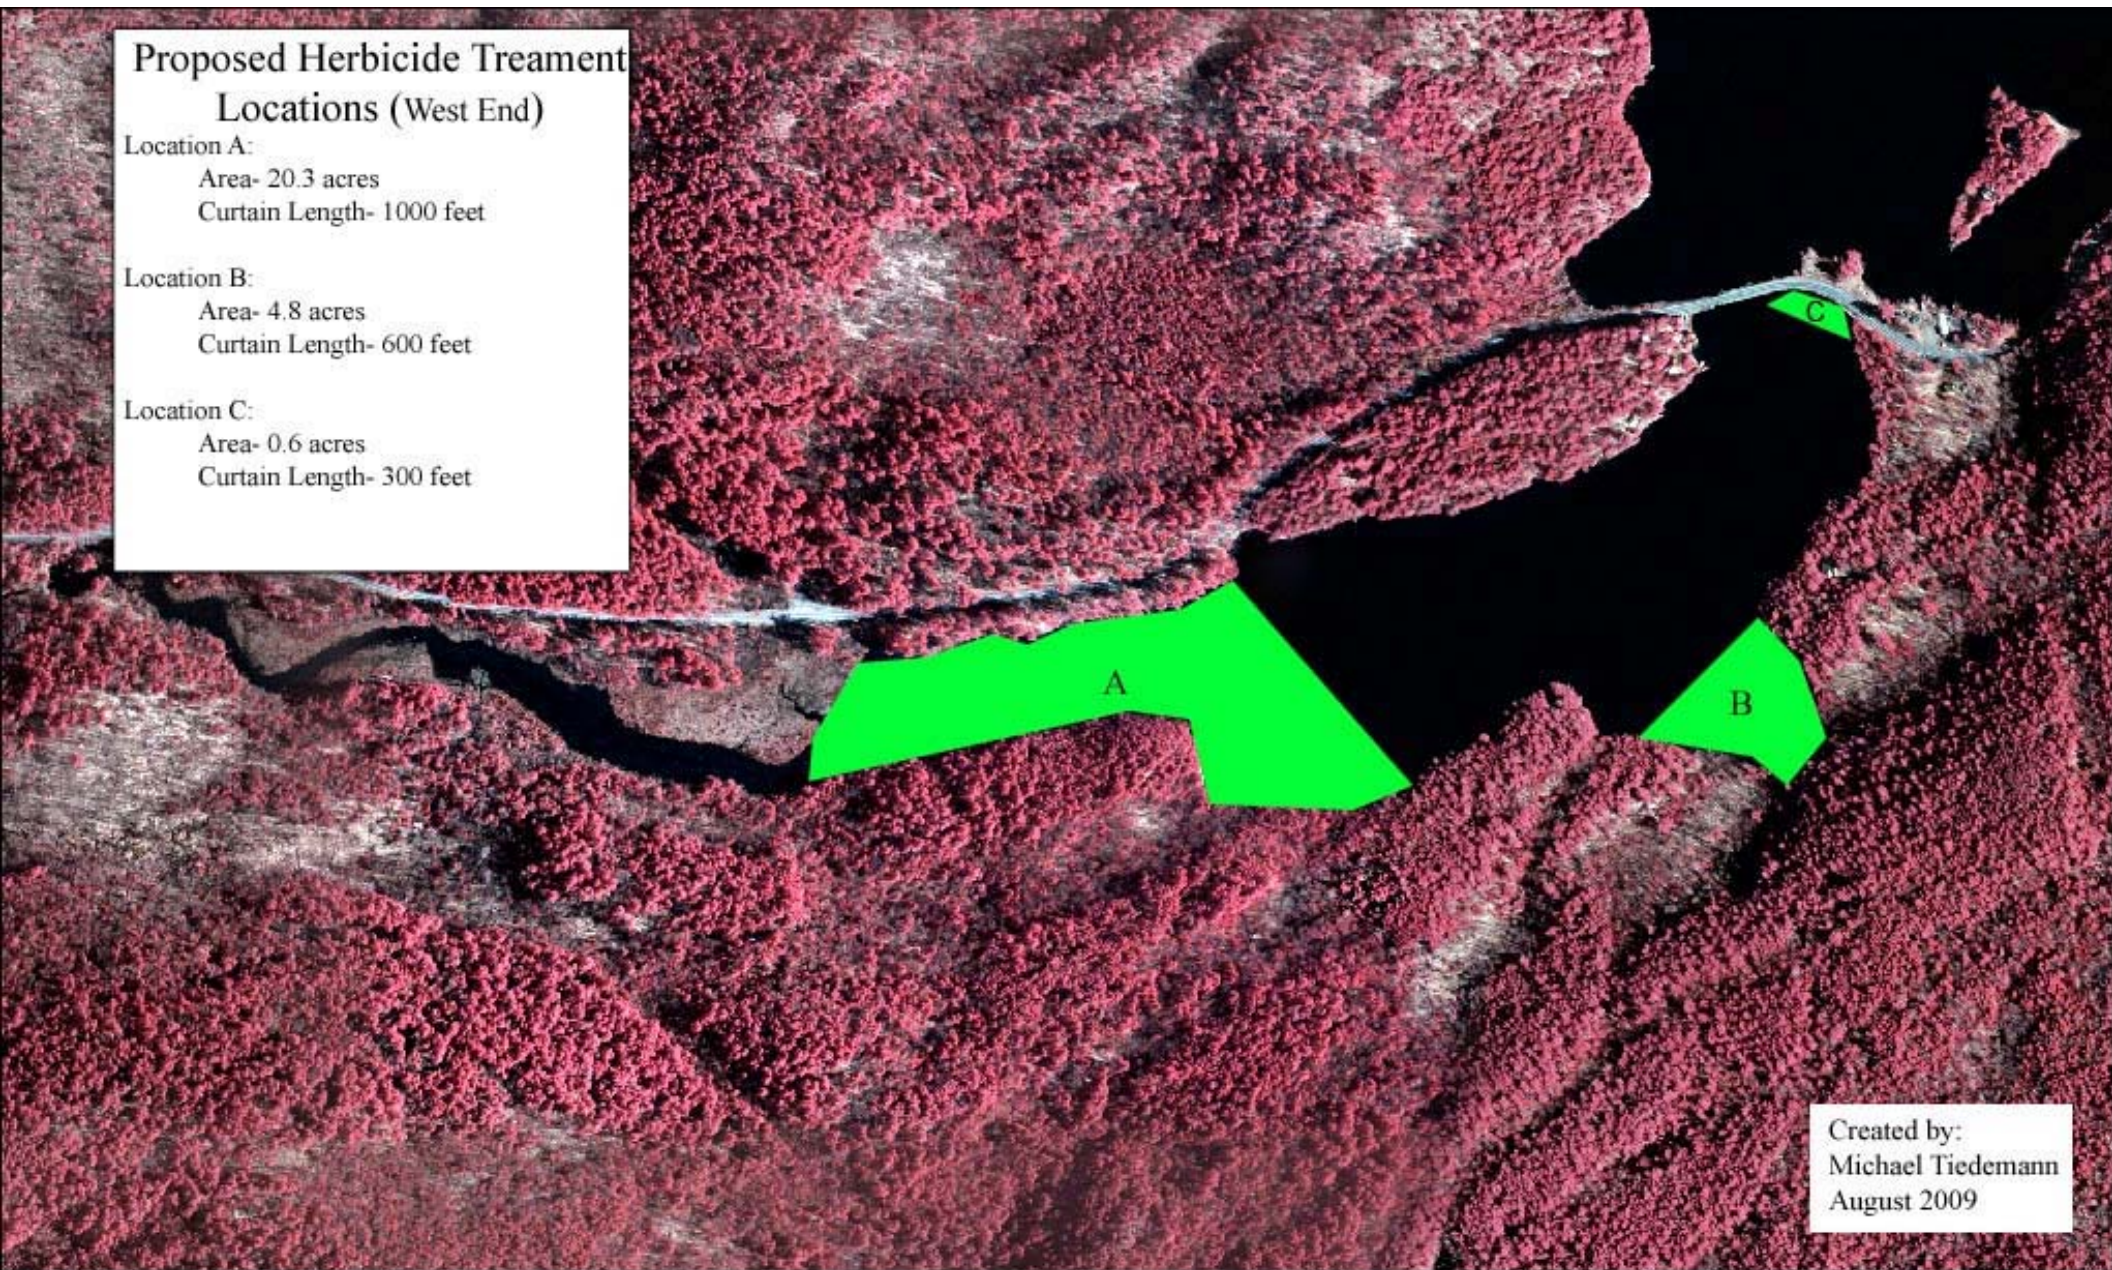

Proposed Herbicide Treatment Locations (West End)

Location A:

Area- 20.3 acres

Curtain Length- 1000 feet

Location B:

Area- 4.8 acres

Curtain Length- 600 feet

Location C:

Area- 0.6 acres

Curtain Length- 300 feet

Created by:
Michael Tiedemann
August 2009