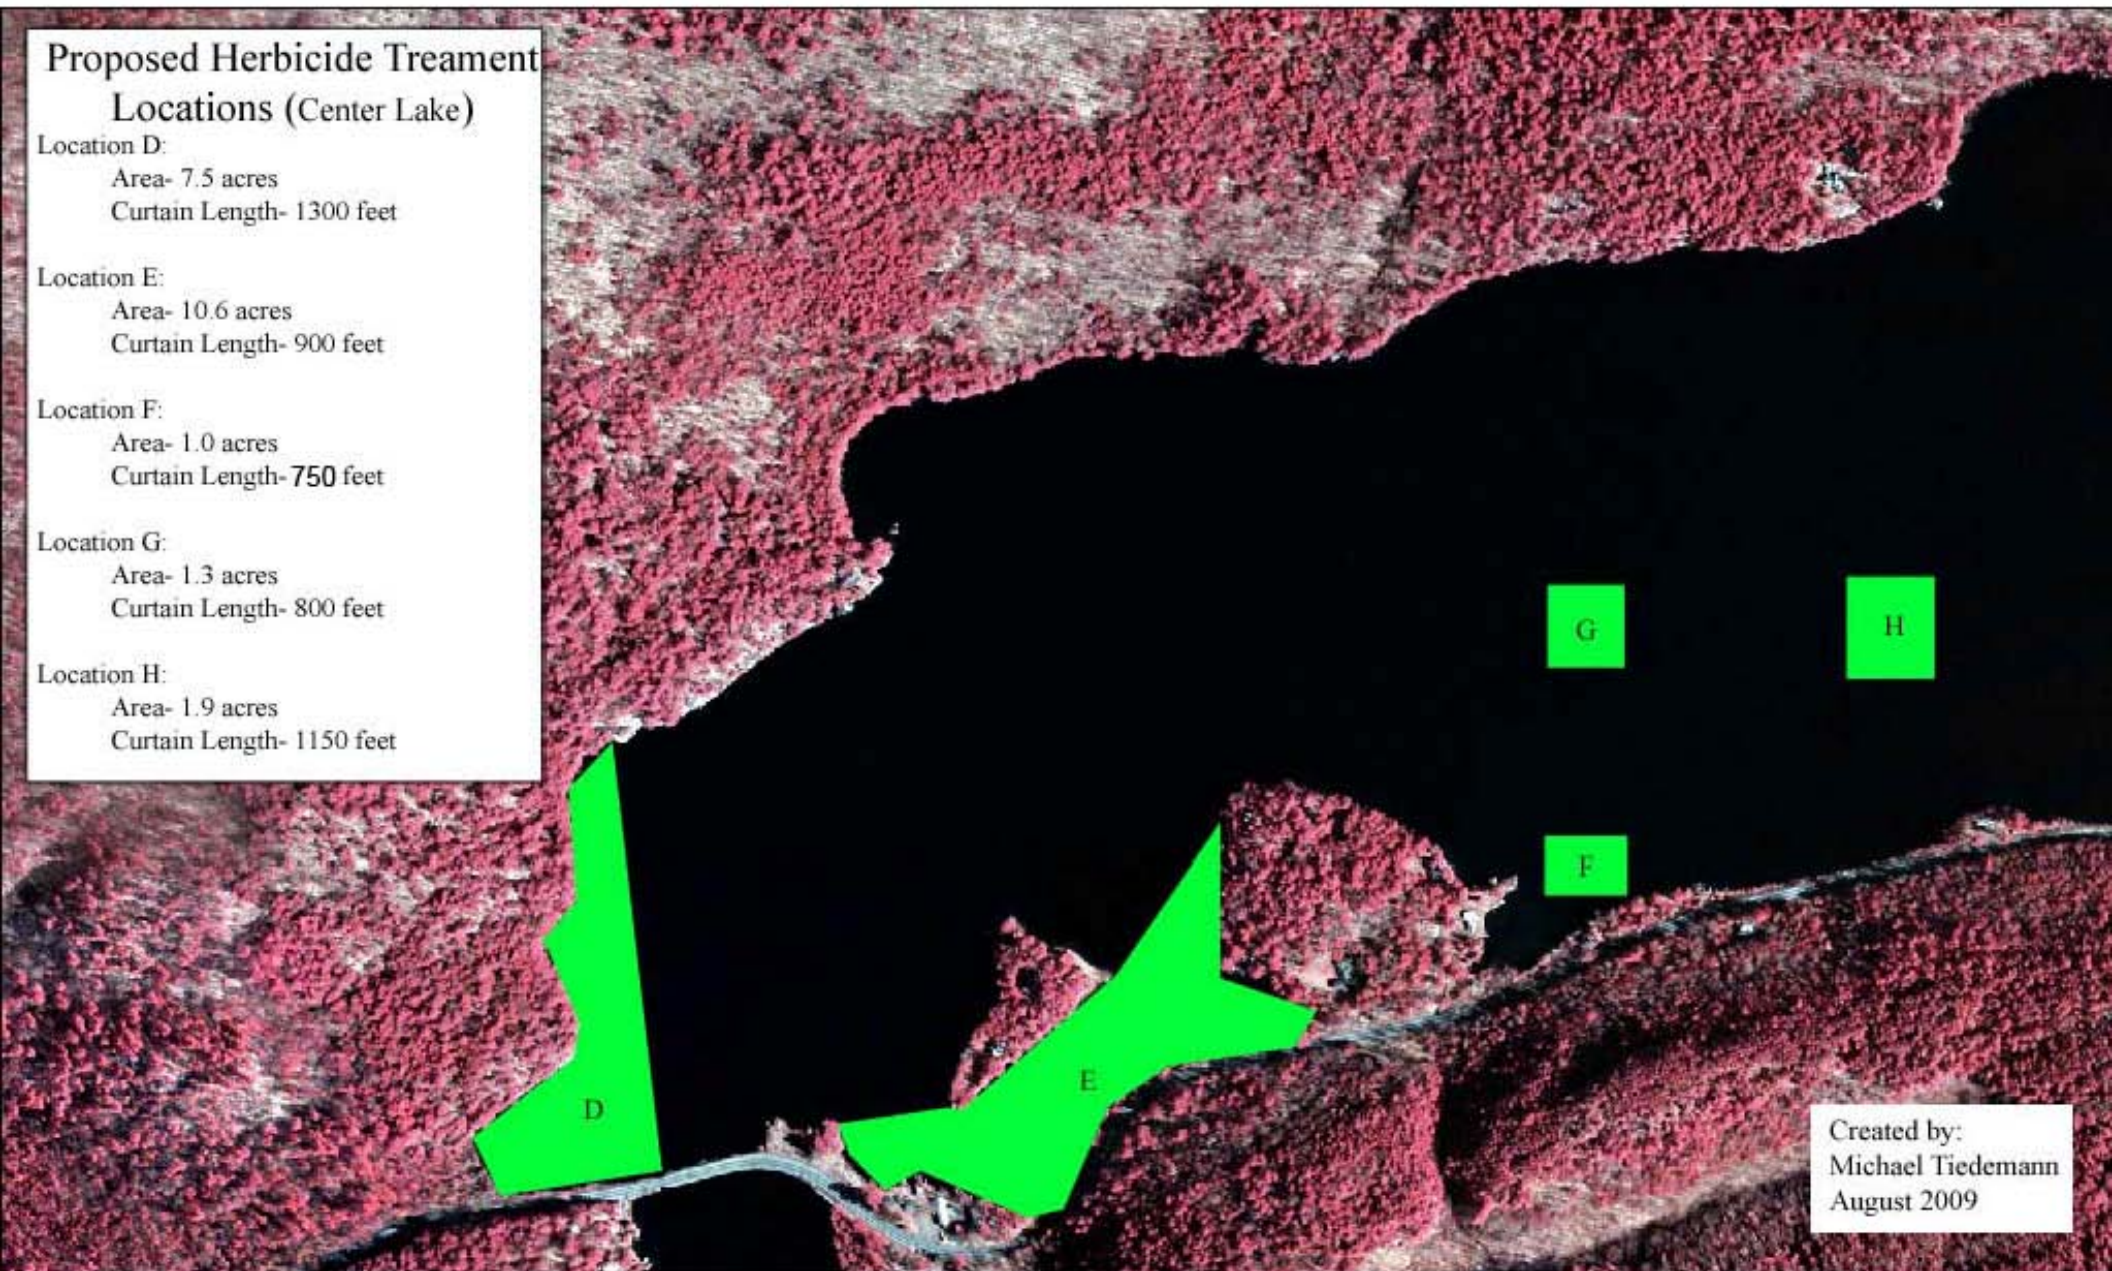

### Locations (Center Lake)

Location D:

Area- 7.5 acres

Curtain Length- 1300 feet

Location E:

Area- 10.6 acres

Curtain Length- 900 feet

Location F:

Area- 1.0 acres

Curtain Length- 750 feet

Location G:

Area- 1.3 acres

Curtain Length- 800 feet

Location H:

Area- 1.9 acres

Curtain Length- 1150 feet