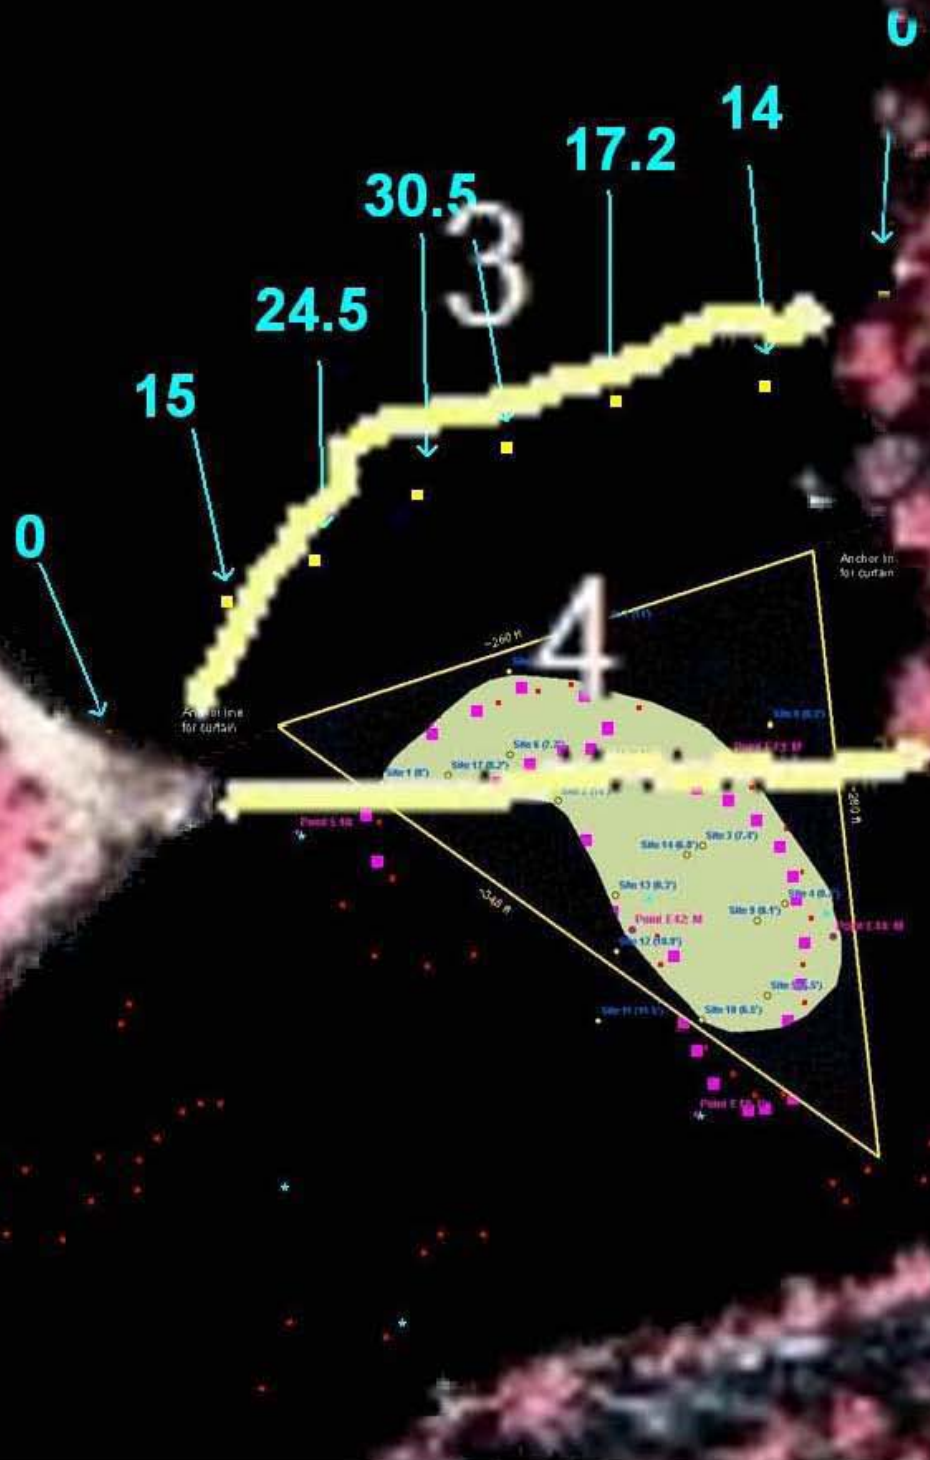

Fox Island East #3
Compiled by Michael Tiedemann
5-2009

Blue Numbers indicate depth Measurements from a February 2009 survey

Numbered yellow lines indicate April 2009 APA transect measurements

Green Boundary and Yellow Triangle are Allied Biological's Transect from May 2009

Blue Dots indicate September 2008 Allied Biological's Tier III Plant survey locations

Red Dots indicate 2003 ELPOI GPS Survey

Purple Dots indicate ELPOI "limited/selective" GPS RE-Survey Summer 2008