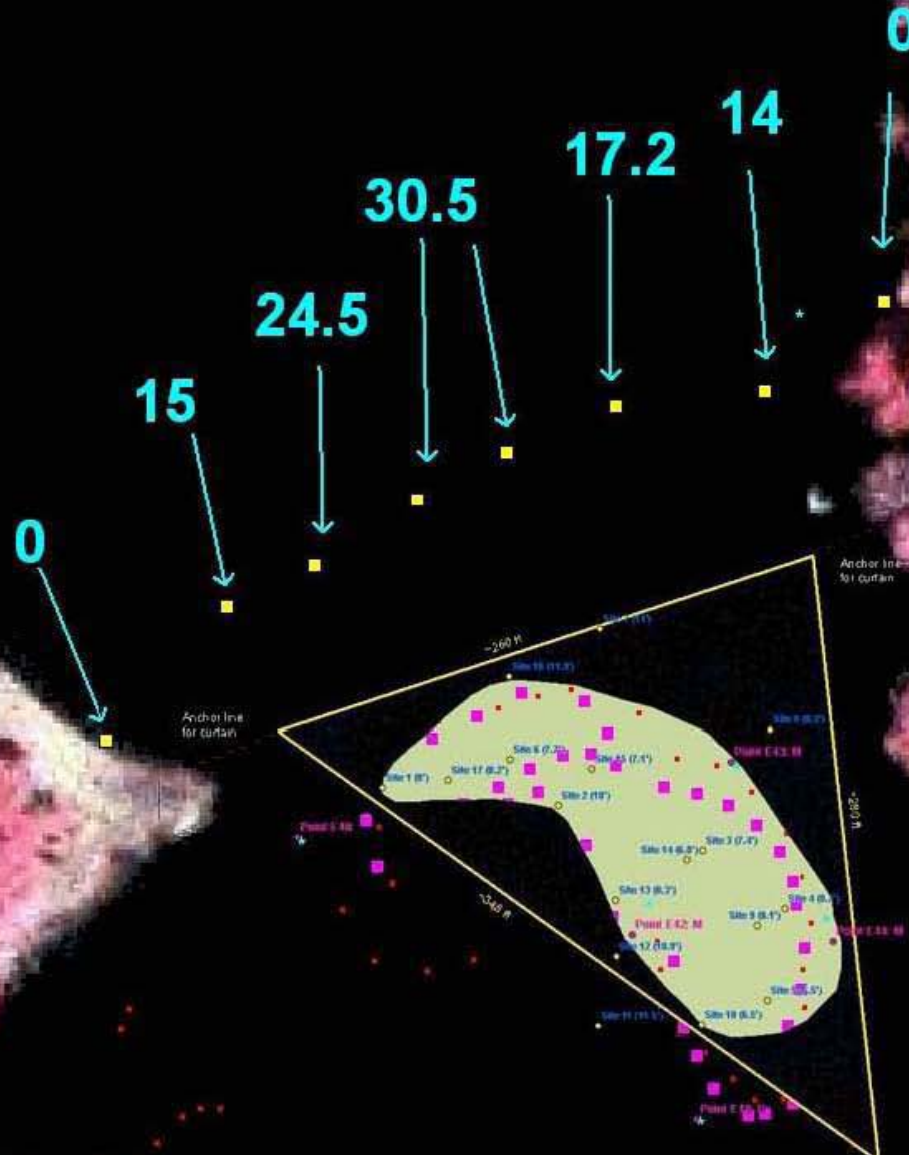

Fox Island East #2
Compiled by Michael Tiedemann
5-2009

Blue Numbers indicate depth Measurements from a February 2009 survey

Green Boundary and Yellow Triangle are Allied Biological's Transect from May 2009

Blue Dots indicate September 2008 Allied Biological's Tier III Plant survey locations

Red Dots indicate 2003 ELPOI GPS Survey

Purple Dots indicate ELPOI "limited/selective" GPS RE-Survey Summer 2008