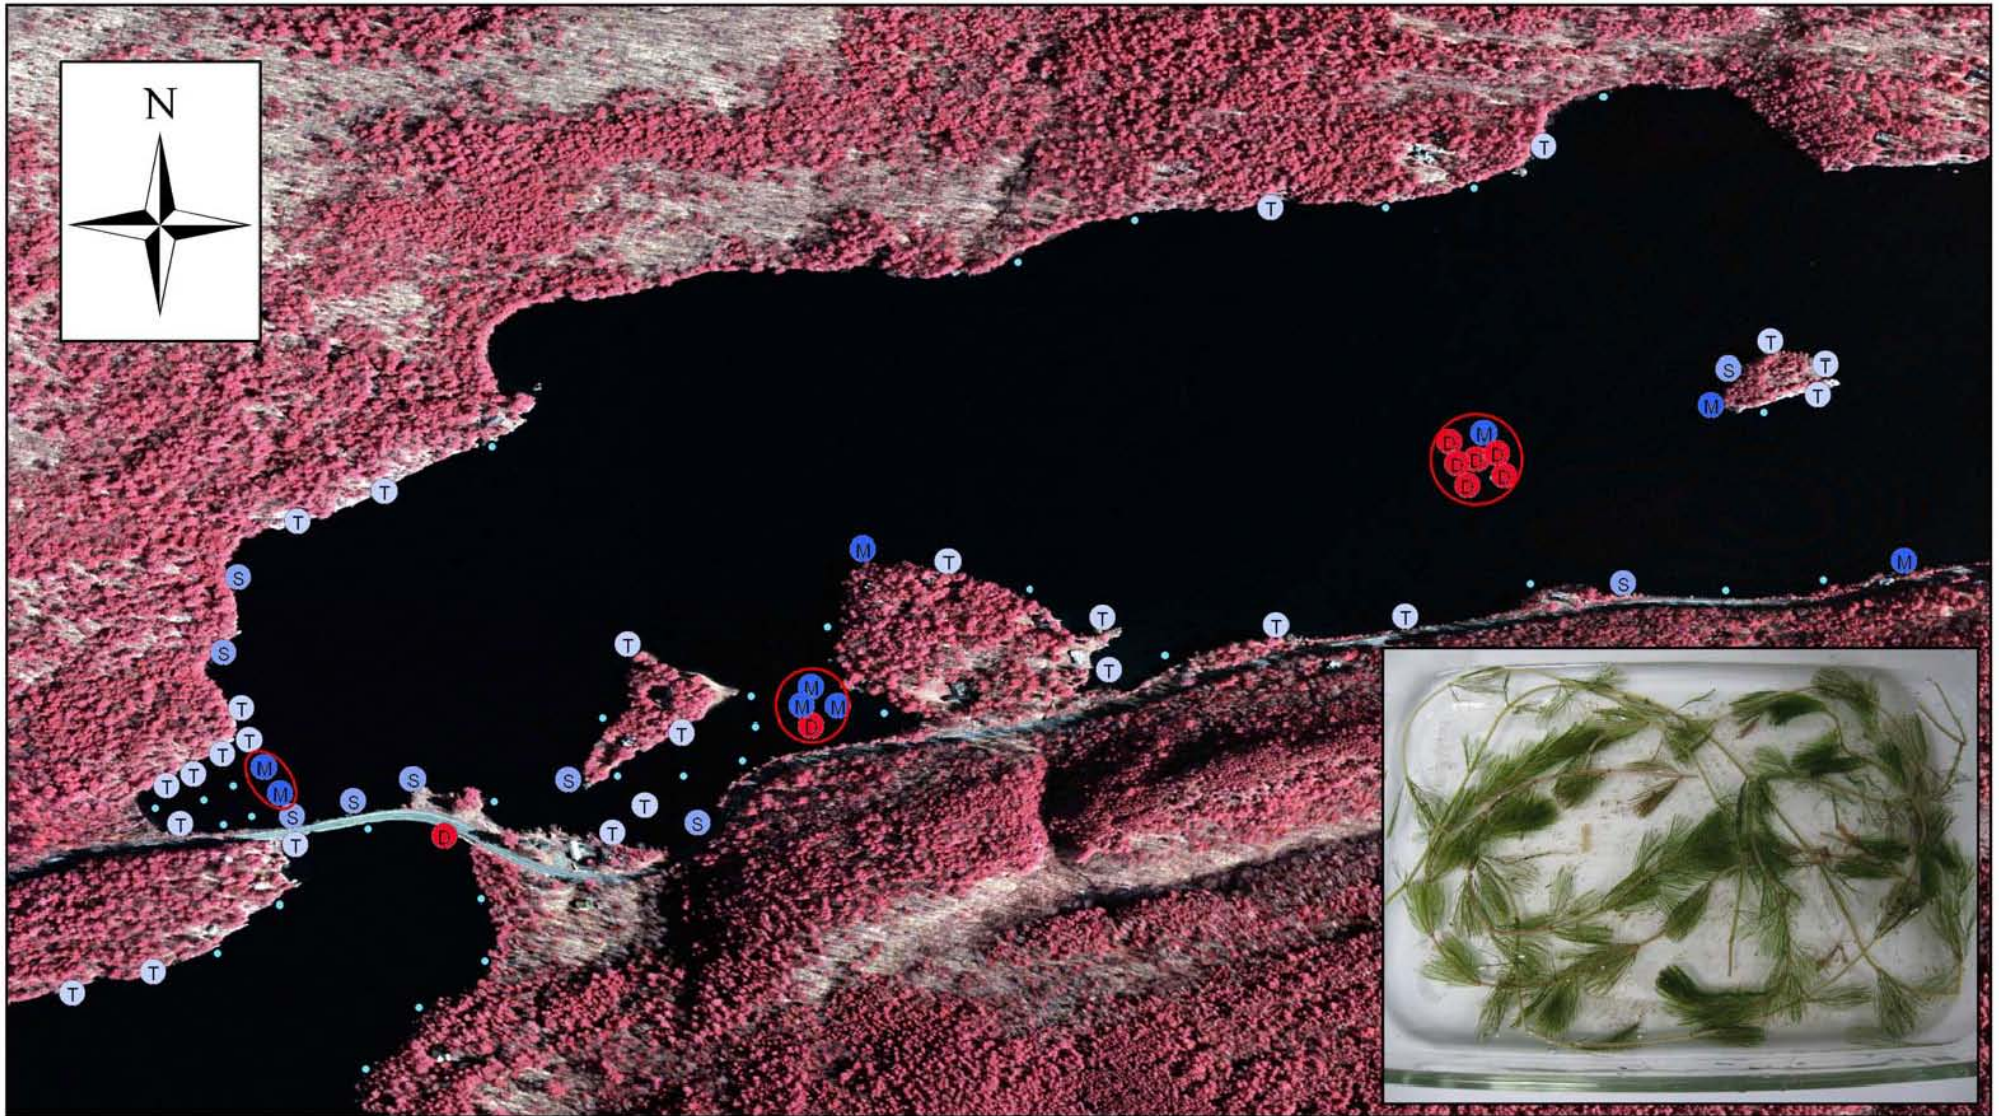

Potential Eurasian Water Milfoil Herbicide Containment Sites

Eagle Lake Aquatic Vegetation Survey

September 4, 2008

Legend

- = No Plants
- T = Trace Plants
- S = Sparse Plants
- M = Medium Plants
- D = Dense Plants
- (red) = Potential Containment Site

0 250 500 1,000 1,500 2,000 Feet