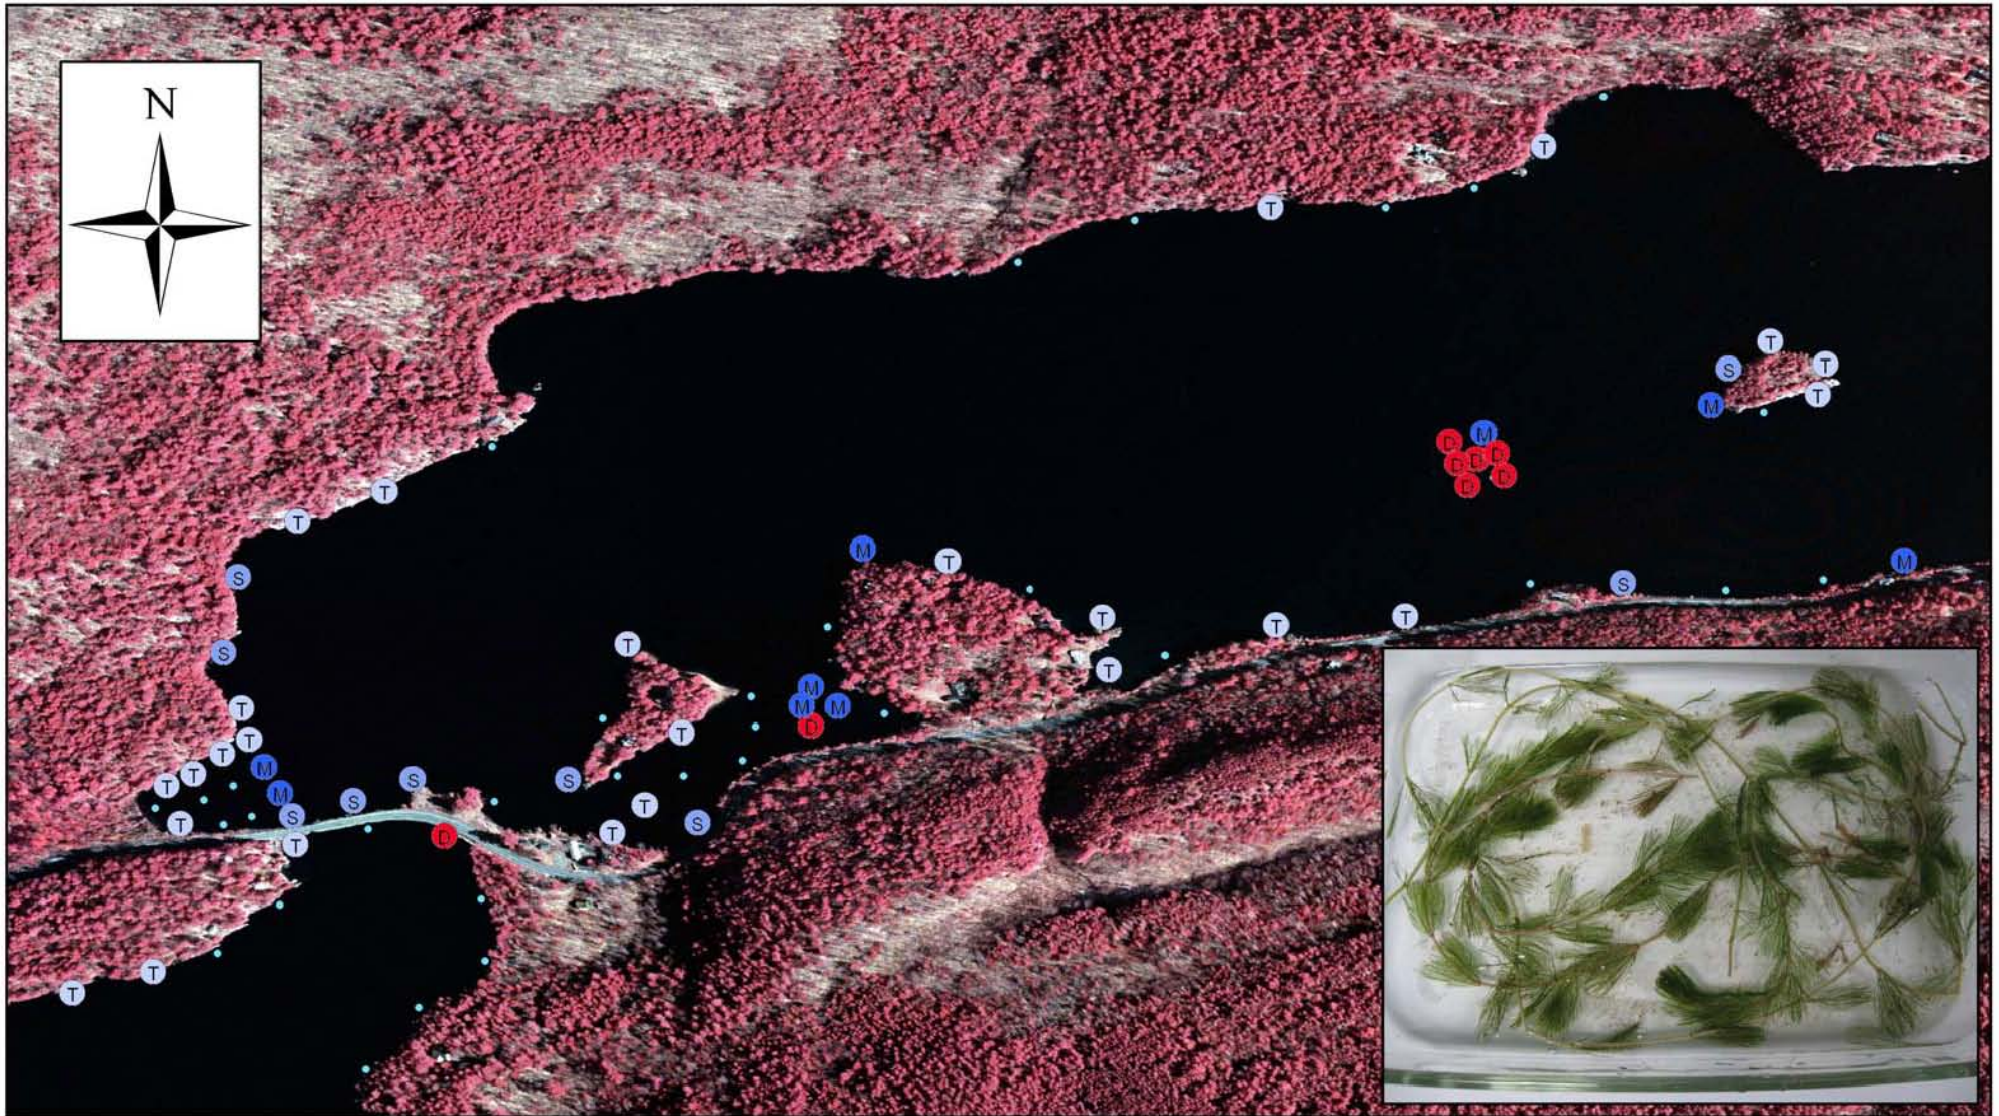

Eurasian Water Milfoil (*Myriophyllum spicatum*) Distribution

Eagle Lake Aquatic Vegetation Survey

September 4, 2008

Legend

- = No Plants
- T = Trace Plants
- S = Sparse Plants
- M = Medium Plants
- D = Dense Plants

0 250 500 1,000 1,500 2,000 Feet