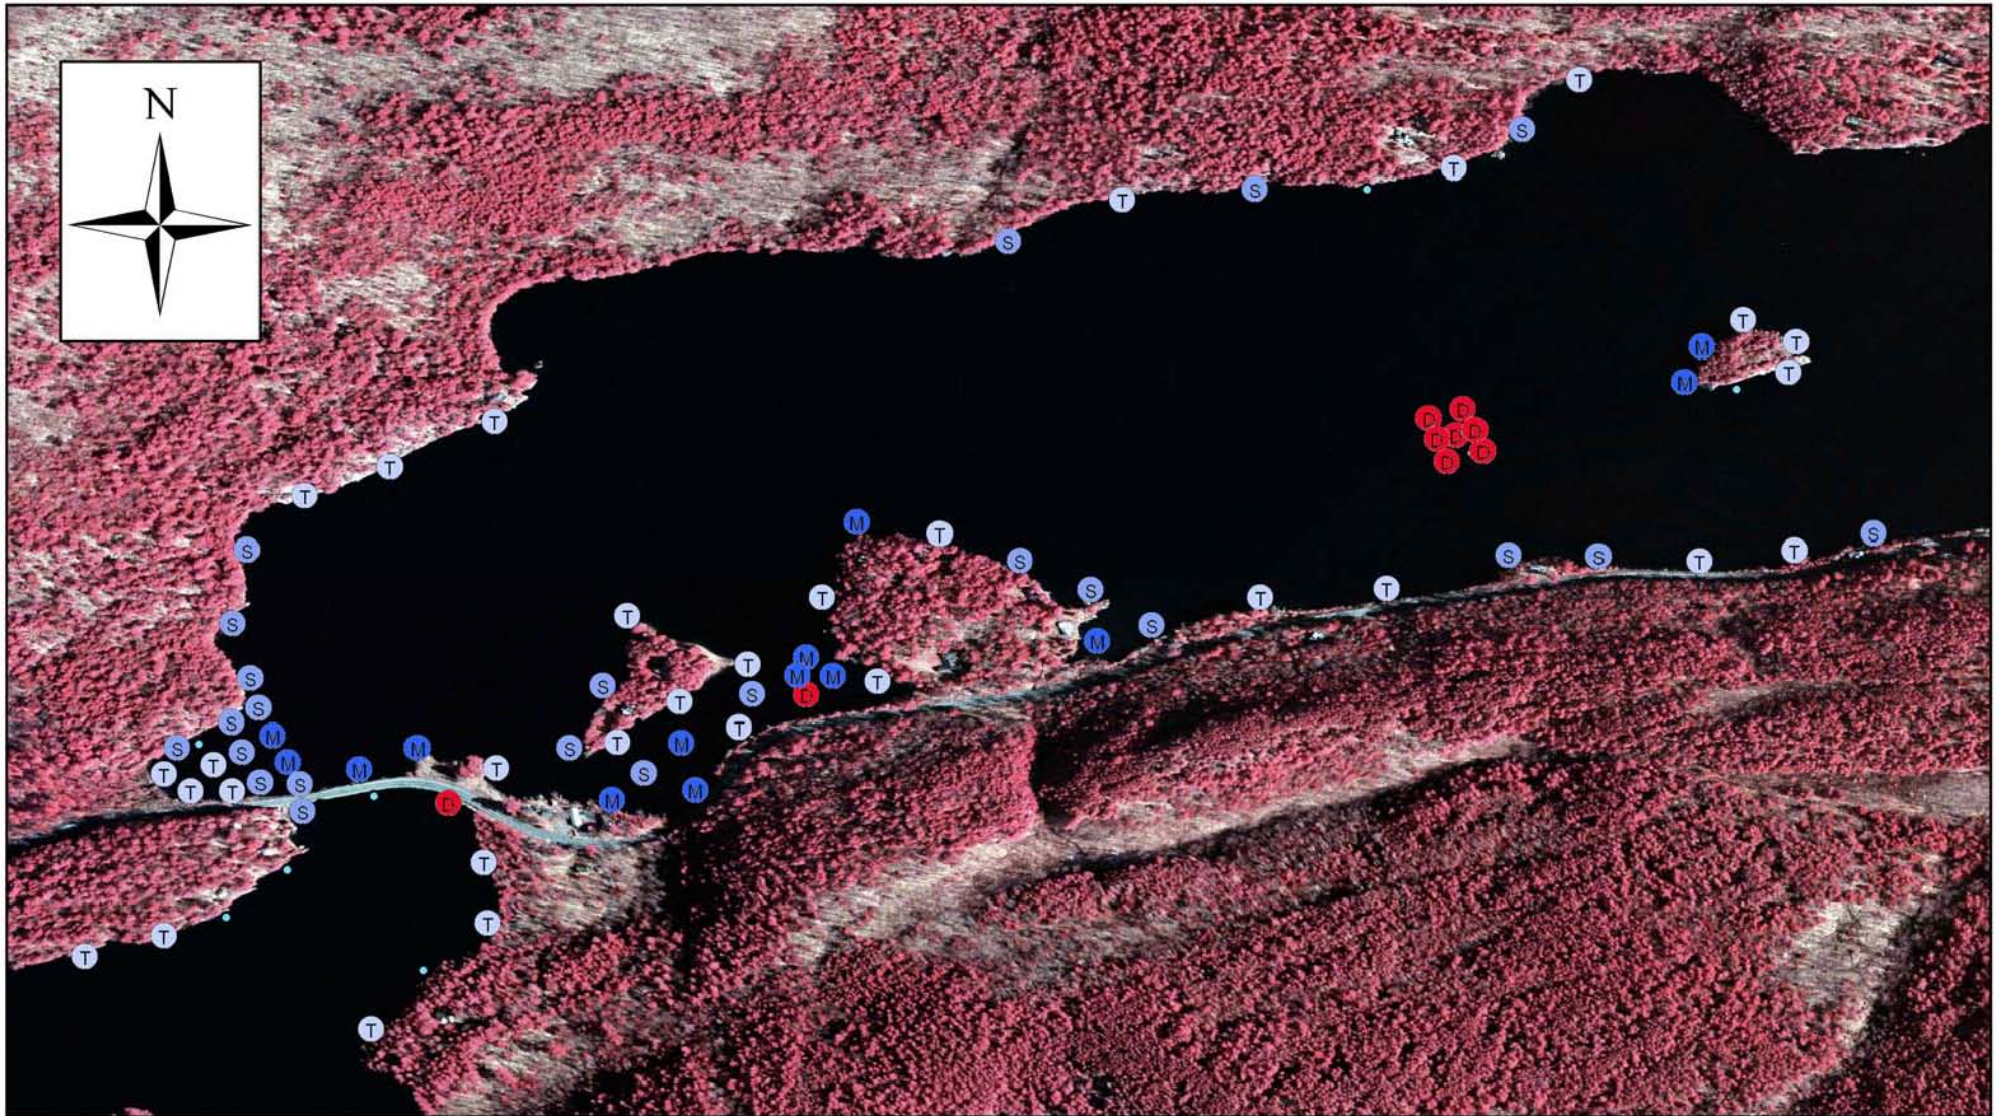

# Total Submersed Vegetation Distribution Eagle Lake Aquatic Vegetation Survey September 4, 2008

## Legend

- o = No Plants
- T = Trace Plants
- S = Sparse Plants
- M = Medium Plants
- D = Dense Plants

0 250 500 1,000 1,500 2,000  
Feet