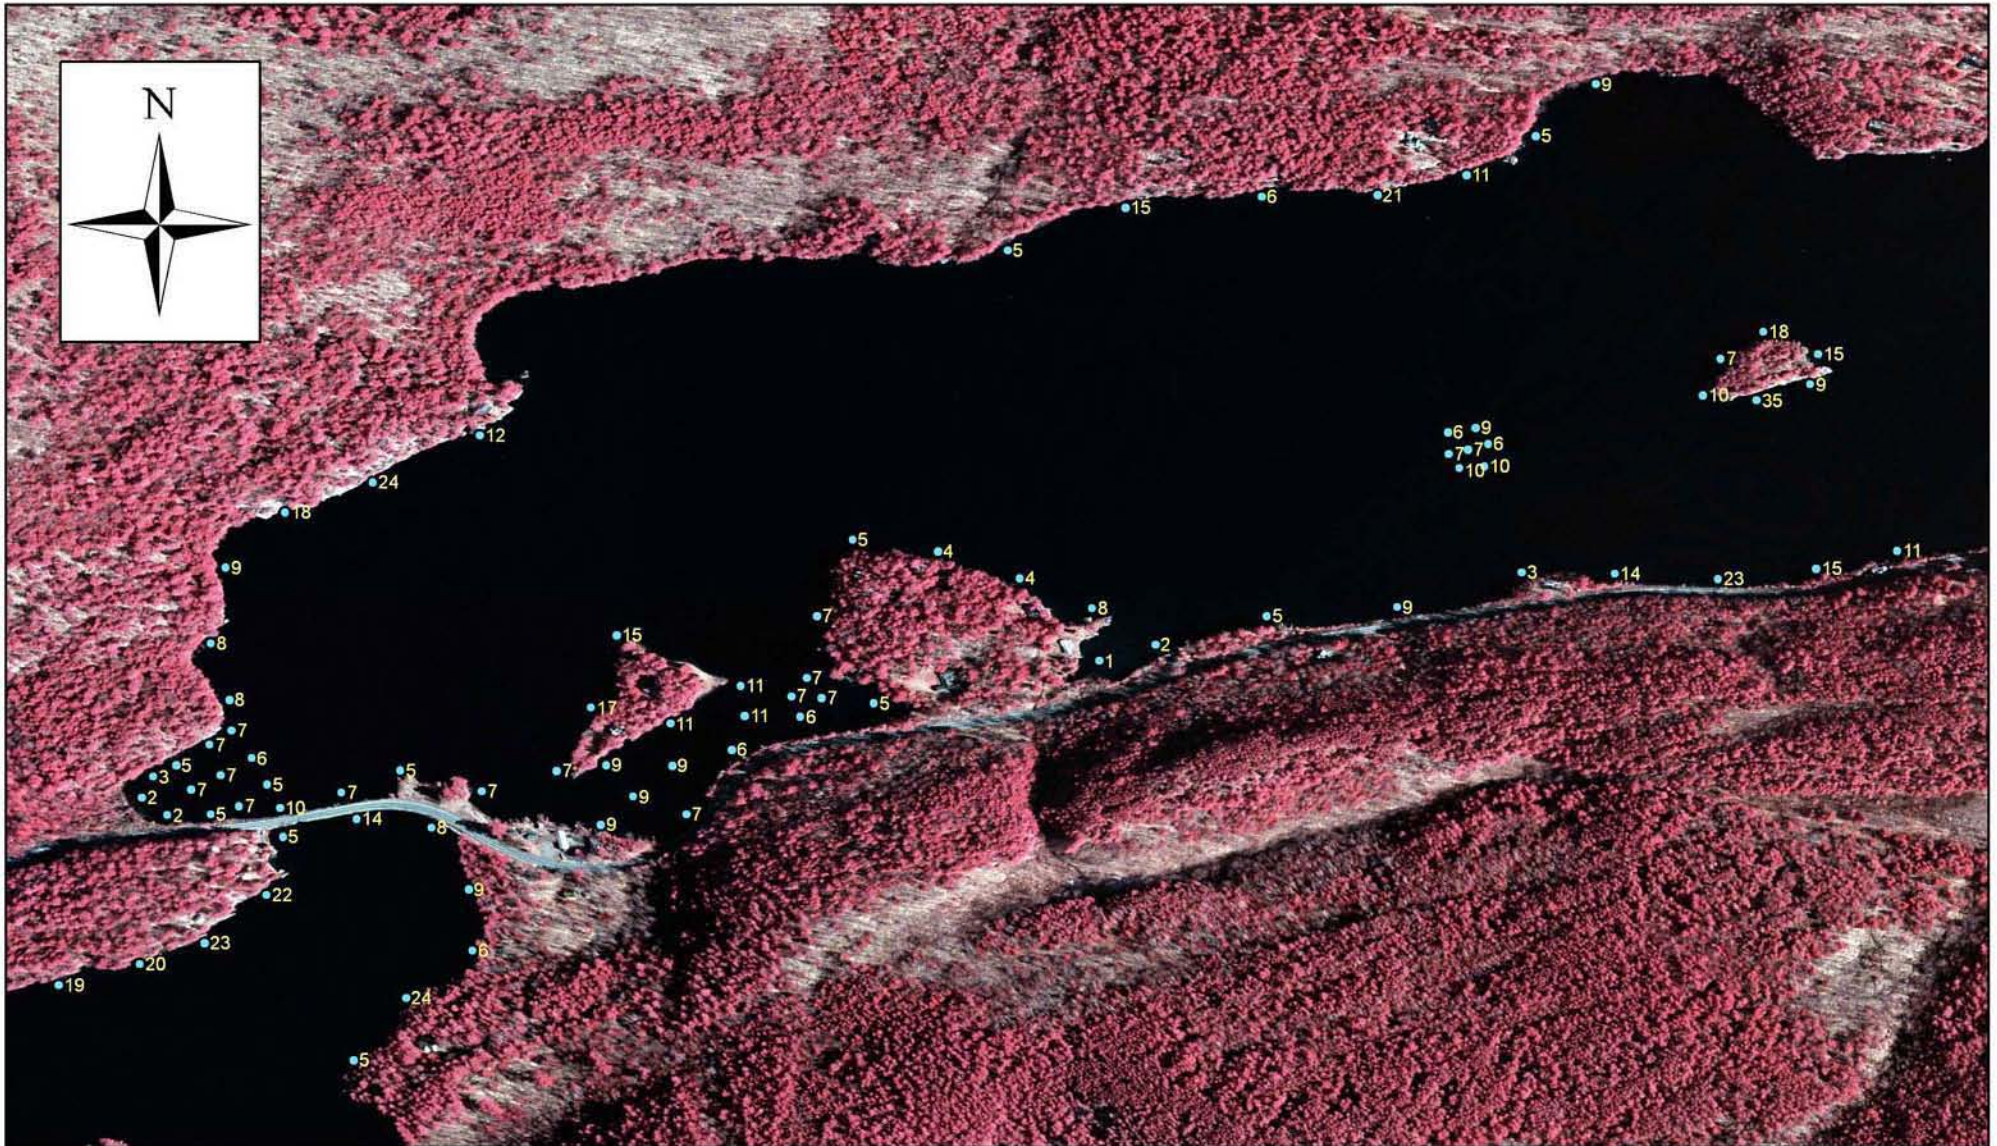

# Sample Location Water Depth Eagle Lake Aquatic Vegetation Survey September 4, 2008

## Legend

○ = Water Depth (in feet)

0 250 500 1,000 1,500 2,000  
Feet