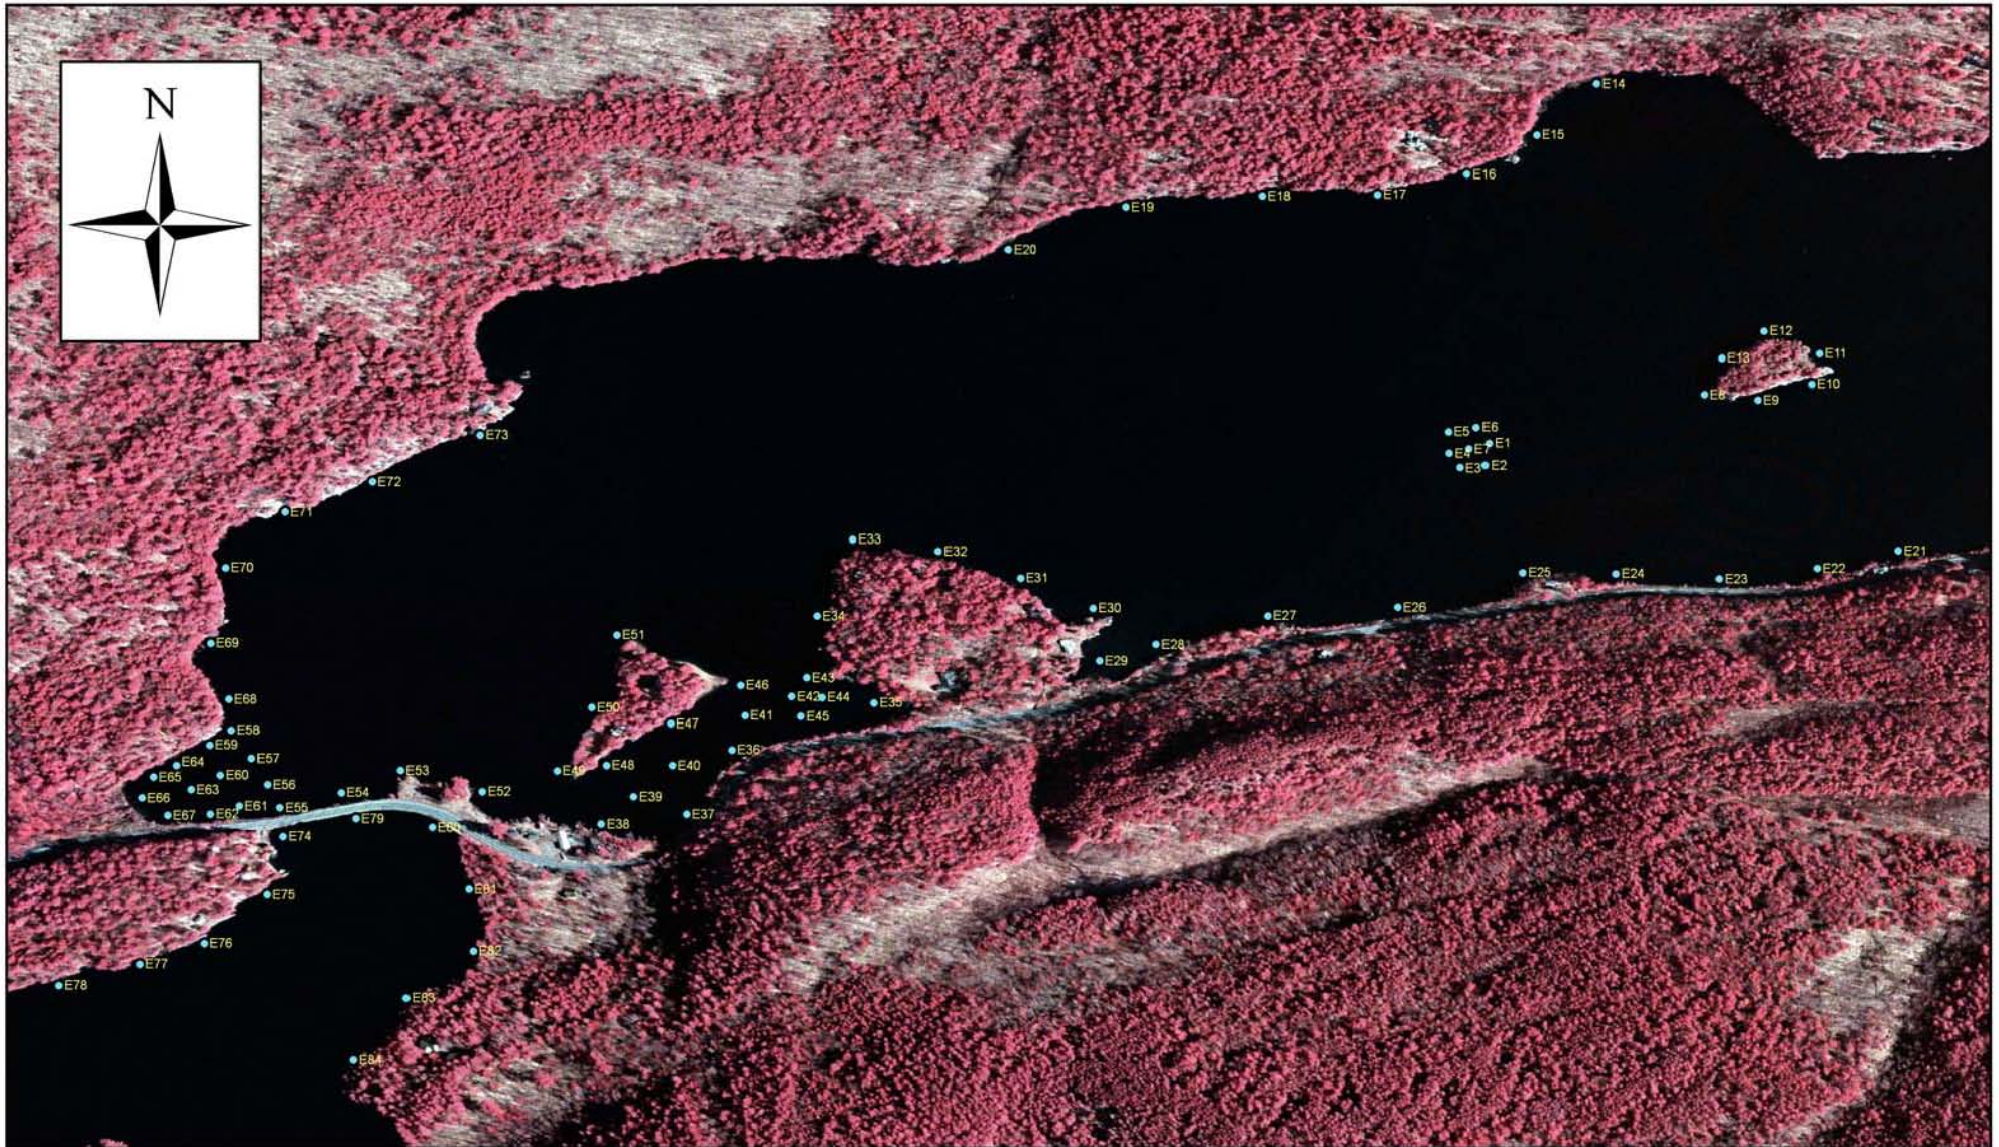

Sample Locations

Eagle Lake Aquatic Vegetation Survey

September 4, 2008

Legend

● = Sample Point